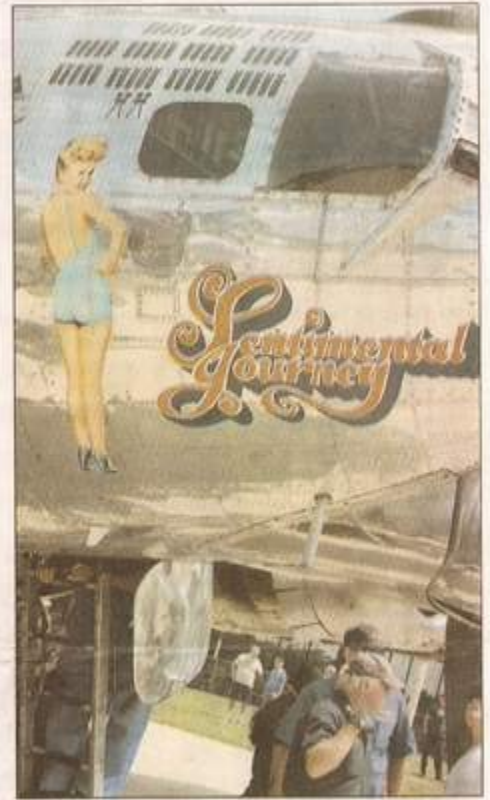

BLADES FOR THE AERIAL ANGEL

Sentinel Photos/JASON SILVEY

A Sentimental Journey crewmember rotates one of the bomber's tri-bladed Hamilton Standard propellers into position before the audience moves in for a closer look. RIGHT PHOTO: Actress, singer, dancer, and the most popular pin-up girl of World War II, Betty Grable adorns the Sentimental Journey's nose, in her famous pose. Note the bomb paintings above Grable, which indicate the number of missions the bomber flew.